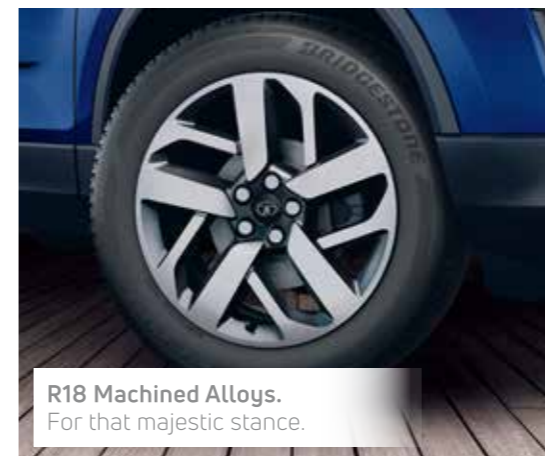

Signature Tri-arrow Chrome Grille. Elegance personified.

Signature Twin Light LED Tail Lamps.
Making heads turn.

R18 Machined Alloys.
For that majestic stance.