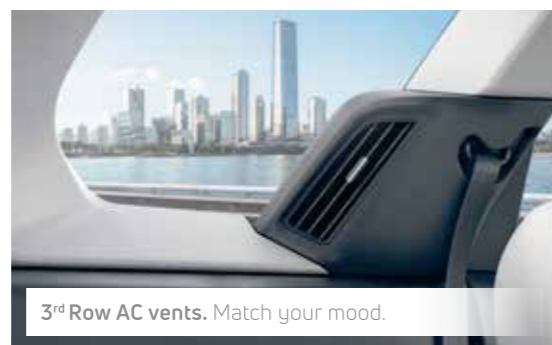

3rd Row Cup Holder.

3rd Row AC vents. Match your mood.