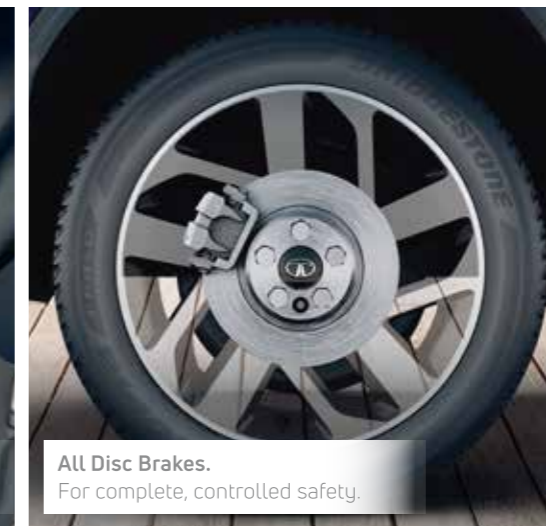

Electronic Parking Brake with Auto Hold. The confidence to brake with ease across terrains.

Auto Dimming IRVM. Glance back with clarity as you focus ahead.

All Disc Brakes. For complete, controlled safety.