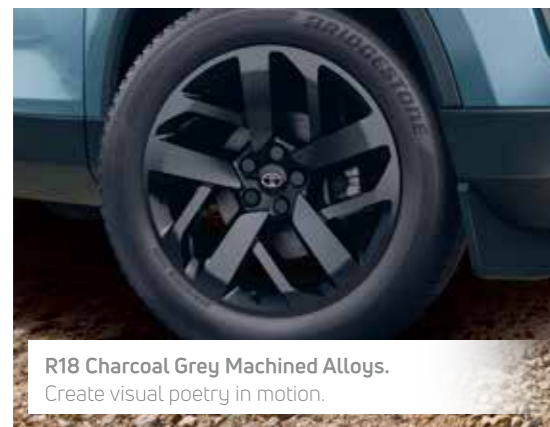

# SAFARI

#ReclaimYourLife

CARS.TATAMOTORS.COM

You've become so good at going on  
that you've forgotten how to go off.  
You've become so good at running  
that you've forgotten how to stop.  
You've become so good at following the calendar,  
you've forgotten there's no such thing as a calendar.  
There's no such thing as a week.  
It's all made up.  
Because the roads don't know what day it is.  
The hills don't know that it's the middle of the week.  
The sunrise doesn't care that it's not the weekend.  
Today doesn't care it's a Monday.  
Today wants you to start living.  
**Reclaim your life.**

Signature Earthy Brown Interiors. Blend in with nature.

R18 Charcoal Grey Machined Alloys.  
Create visual poetry in motion.

Piano Black Grille with Safari Mascot.  
Sport a rugged yet suave look.

Piano Black Roof Rails.  
Add a sleek, dynamic look.