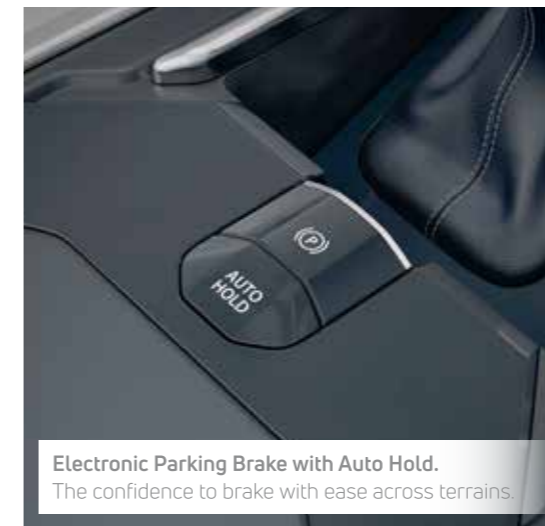

6 Airbags (Driver, Co-Driver, Side Seat & Curtain)

All Disc Brakes. For complete, controlled safety.

Electronic Parking Brake with Auto Hold. The confidence to brake with ease across terrains.