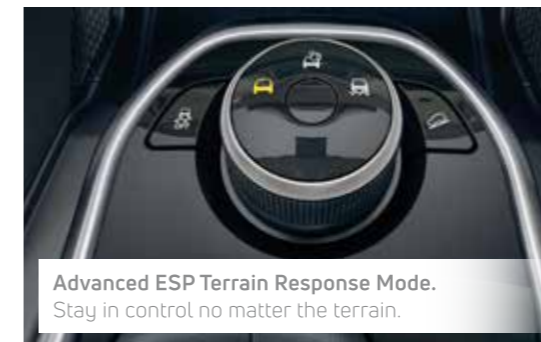

6 Speed Automatic Transmission. For an effortless driving experience.

170 PS Kryotec Diesel Engine. Robust power for your SUV.

Advanced ESP Terrain Response Mode. Stay in control no matter the terrain.

Steering Wheel with Tilt & Telescopic Adjustment.