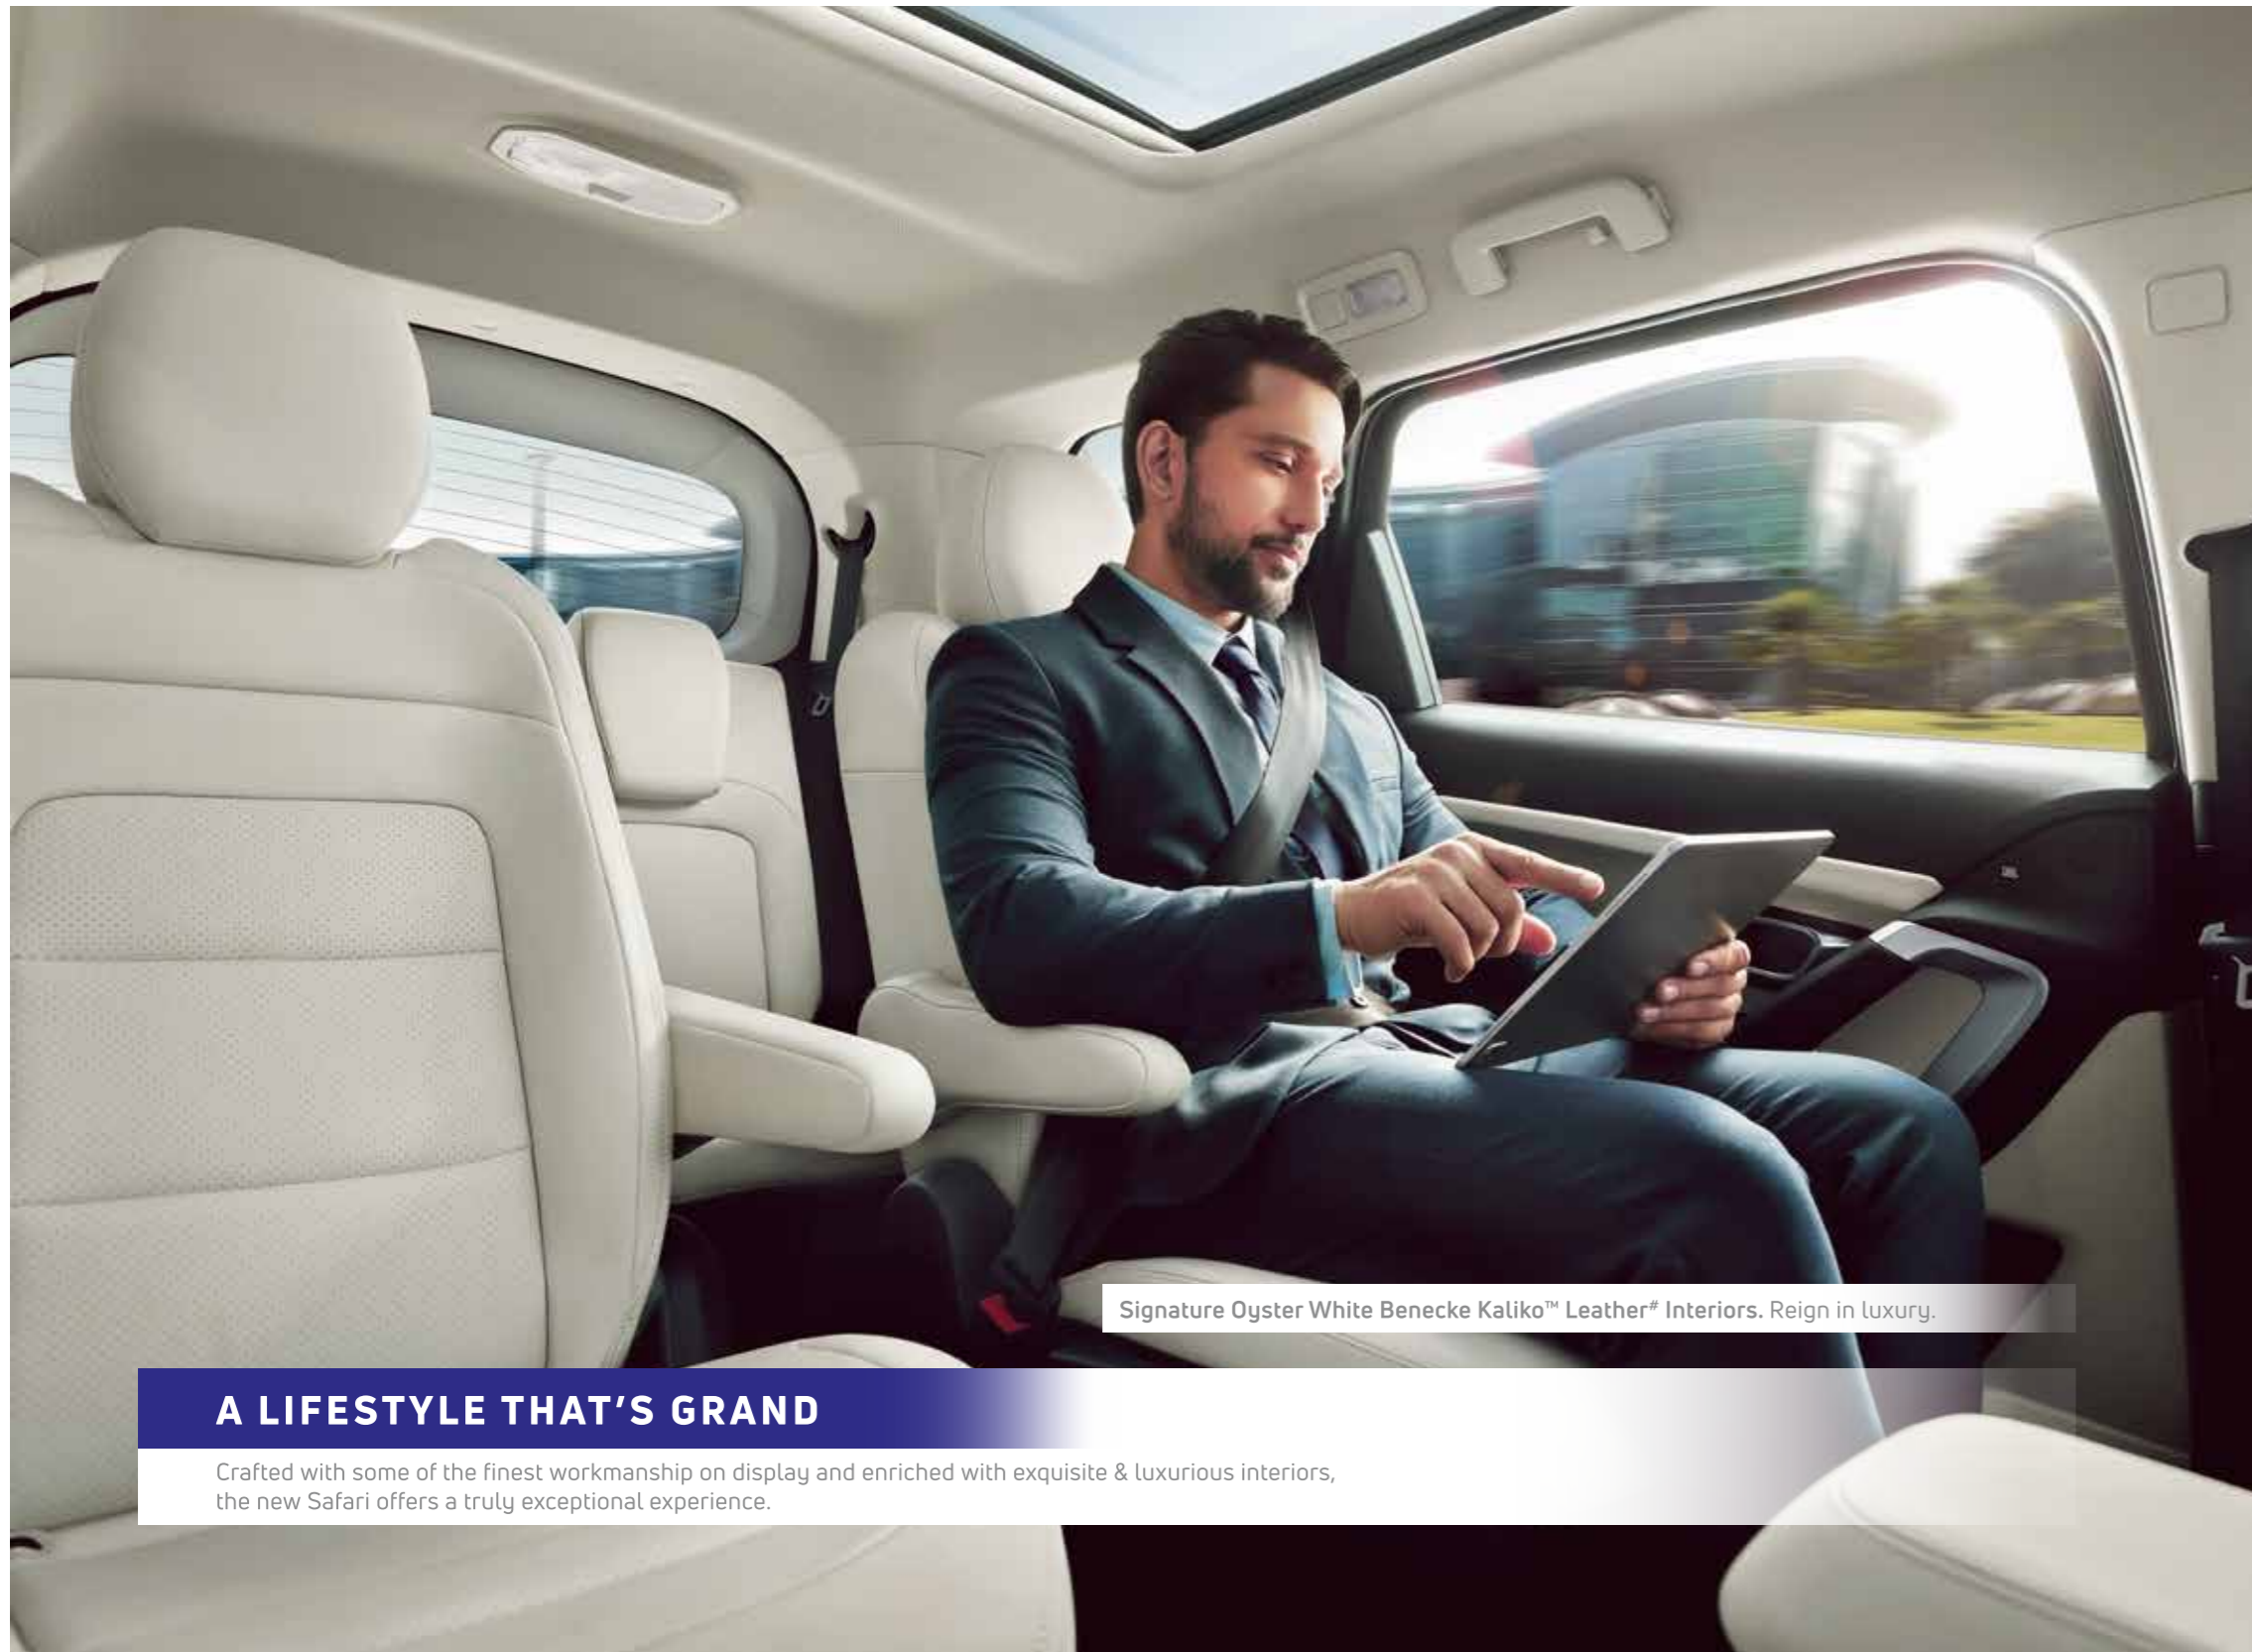

Signature Twin Light LED Tail Lamps.  
Making heads turn.

Iconic Roof Rails.  
Carry your world with you.\*

More of Majestic Design

True SUV Proportions | Xenon HID Projector Headlamps | Dual function LED DRLs with Turn Indicators | Chrome Door Handles | Dual Tone Bumper | Flared Wheel Arches & Protective Side Cladding | Shark Fin Antenna