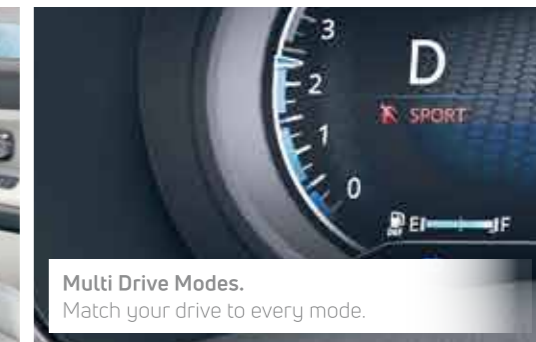

6 Speed Automatic Transmission. For an effortless driving experience.

170 PS Kryotec Diesel Engine. Robust power for your SUV.

Advanced ESP Terrain Response Mode. Stay in control no matter the terrain.

Steering Wheel with Tilt & Telescopic Adjustment.

Multi Drive Modes. Match your drive to every mode.

**More of Impeccable Performance**

Cruise Control | Advanced Electronically Controlled Variable Geometry Turbocharger (eVGT) | Lightweight and Low Friction